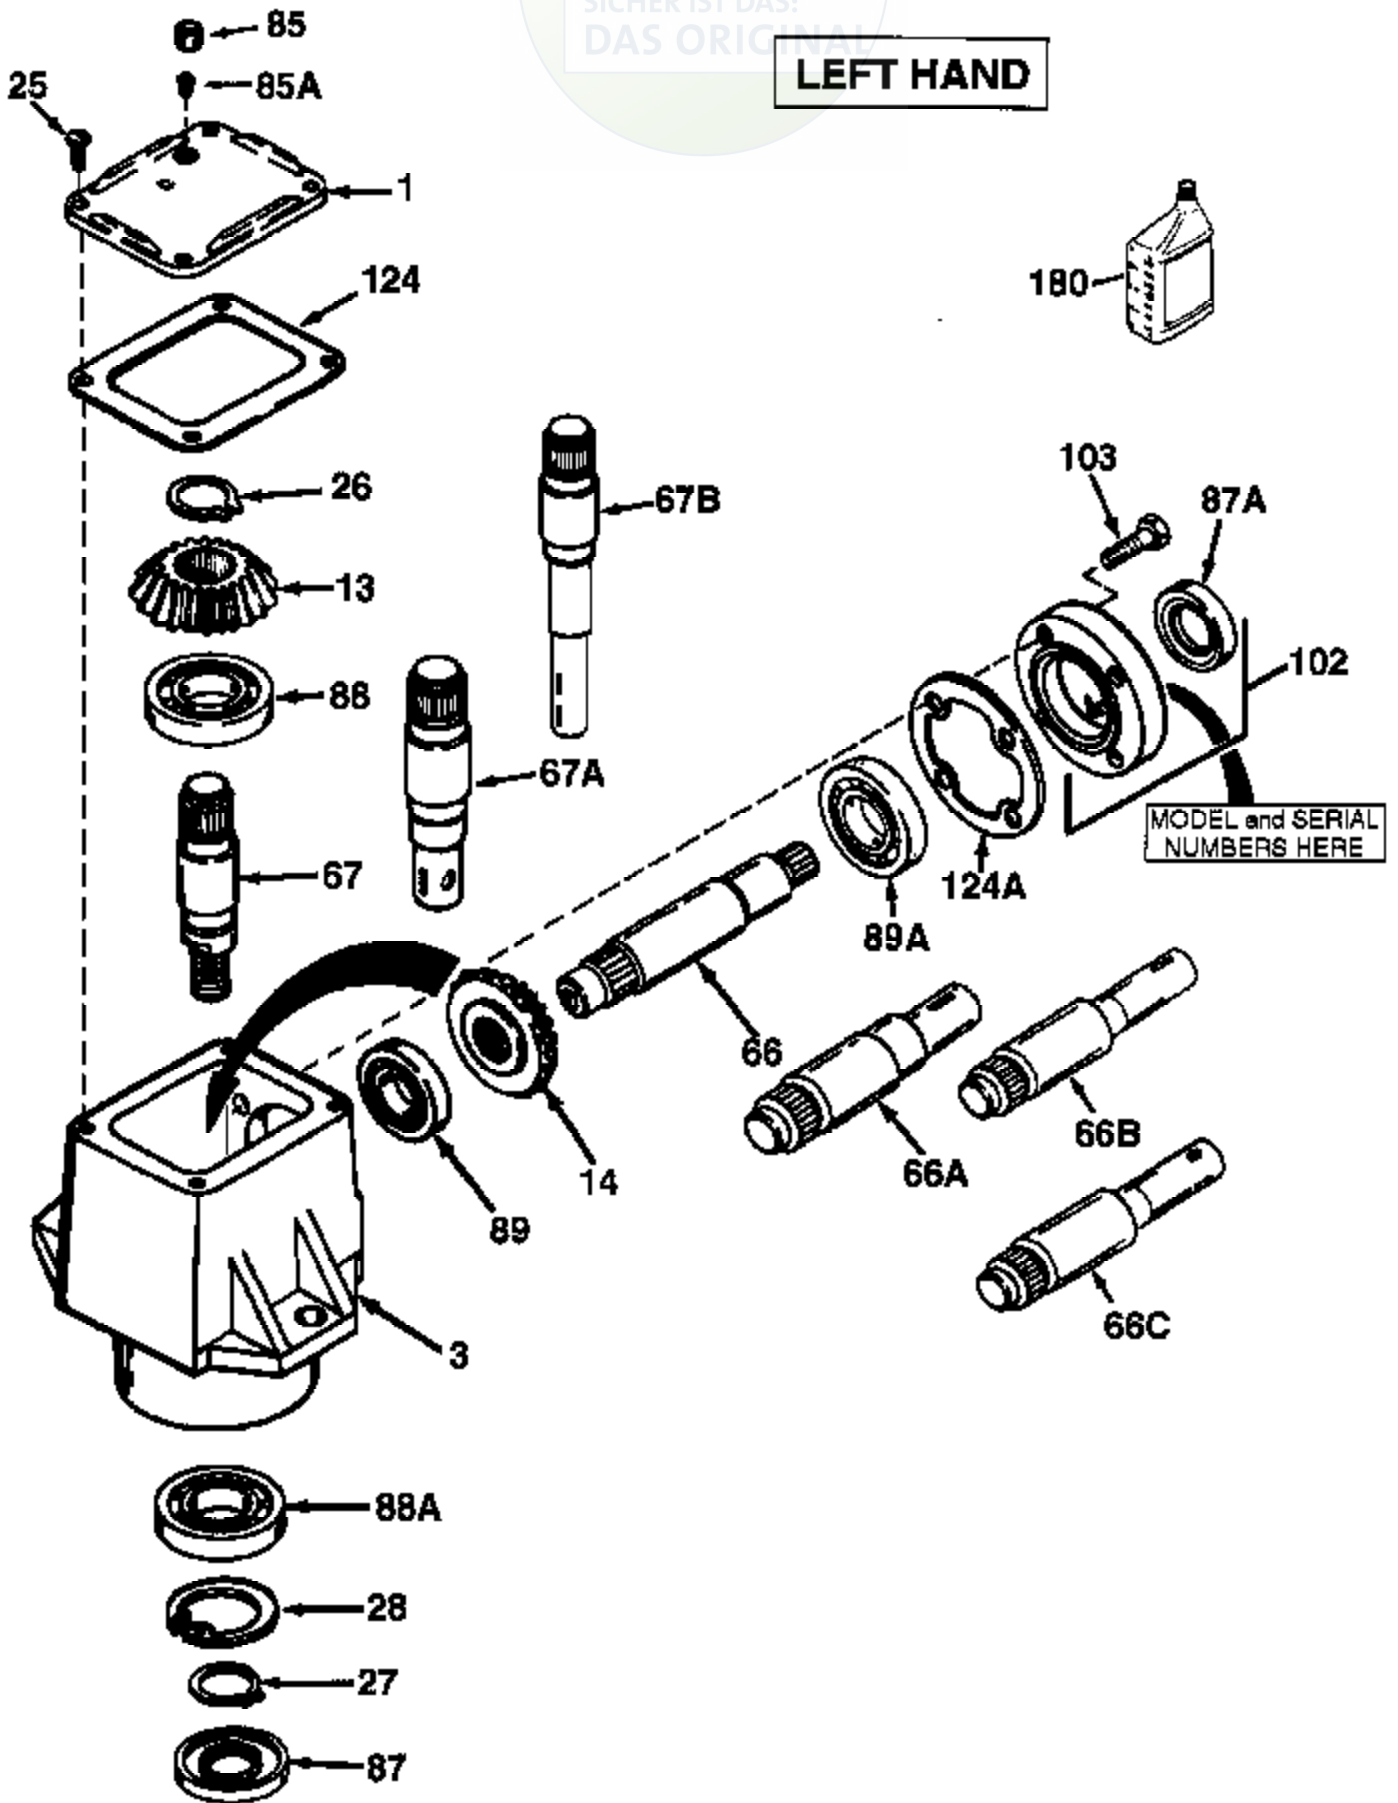

JOIST

SICHER IST DAS:
DAS ORIGINAL

LEFT HAND

Ref #	Part Number	Qty	Description
1	772067	1	Right Angle Drive Head Cover
3	770026A	1	Right Angle Drive Housing
13	778101A	1	Miter Gear (17 teeth-steel)
14	778101A	1	Miter Gear (17 teeth-steel)
25	792025	4	Screw, 10-24 x 1/2"
26	792018	1	Ext. Retaining Ring
27	788019	1	Retaining Ring
66B	776173	1	Input Pinion Shaft (5-15/32" long)
67B	776174	1	Output Shaft (8-45/64" long)
85	792039	1	Pipe Plug, 1/8-27
87A	788031	1	Oil Seal 7/8"
87	788029	1	Oil Seal 7/8"
88	780034	3	Ball Bearing 7/8" ID
89	780024	1	Ball Bearing 3/4" ID
102	786029	1	Retainer Cap & Seal (Incl. 87A & 103)
103	792026	4	Bolt, 1/4-20 x 7/8"
124A	788030B	1	Retainer Gasket
124	788028	1	Gasket
180	730229A	1	Gear Oil 80W90

1000-1600-072 Page 2 of 2
Peerless